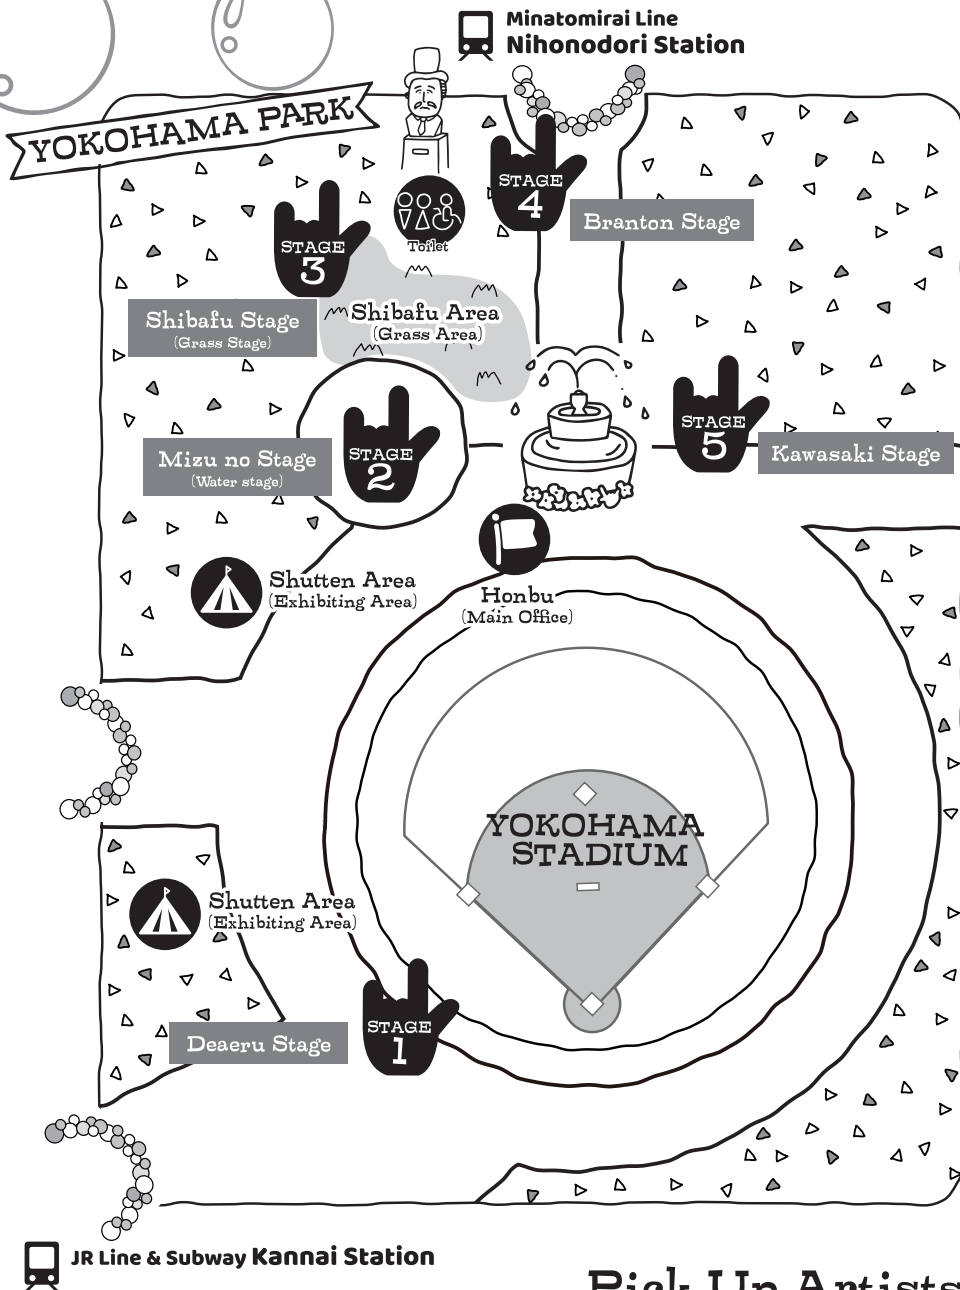

# Never heard of Hotchpotch Music Festival?

"Hotchpotch" means jumble together in English. A music festival where everyone can enjoy regardless of nationality, generation, gender and whether disabled or not. The festival contents will jumble, too. We will have music stages, workshops and many others. Exciting contents will be updated in our website and SNS even before the festival.

## Jumble Finale

From 17:00 at water stage area, a finale for guests, participants, staff... A finale for everyone will start! Let's enjoy the highlight together! "If You are Happy and You Know It, Clap Your Hands!"

This is "Hotch Pose".

A greeting pose during the event. The meaning is "I LOVE YOU" in sign language.

## Pick Up Artists

**【GOSPEL SQUARE & Sunnyside Gospel Club Yokohama】**(Gospel)

The group will sing with Andrew Soda, a gospel singer who performed in Karaoke battle.

**【Bloomove Dance Studio】**(Tap dance)